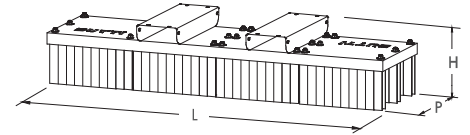

////// LAME REGOLABILI IN ACCIAIO PER SPINTA MATERIALI PER MODELLI CLASSIC, LARGE E EXTRALARGE

ADJUSTABLE STEEL BLADES TO PUSH SCRAP FOR CLASSIC, LARGE AND EXTRALARGE MODELS

REGULOWANY LEMIEŻ STALOWY DO PRZEPECHANIA MATERIAŁÓW DO MODEL CLASSIC, DUŻYCH I BARDZO DUŻYCH

- REGOLABILI  
 ADJUSTABLE

REGULOWANY

MODELLO MODEL	wymDIMENSIONI   DIMENSIONS mm	
	L	H
868LR420V	2000	400
868LR425V	2500	400
868LR430V	3000	400

/// SCOPE ECO UNIVERSAL COMPACT  
 ECO UNIVERSAL BROOM COMPACT SZCZOTKA ECO UNIVERSAL COMPACT