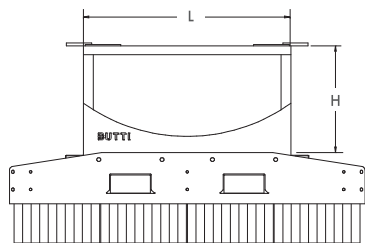

////// ATTACCO FORCA PINZA PER MODELLI CLASSIC, LARGE E EXTRALARGE

CLAMP ATTACHMENT FOR CLASSIC, LARGE AND EXTRALARGE MODELS

ZACISK WIDŁOWY DO MODELI CLASSIC, DUŻYCH I BARDZO DUŻYCH

MODELLO MODEL	wymDIMENSIONI   DIMENSIONS mm		
	L	P	H utile - usefull wykorzystany
868F0750S	1150	900	600