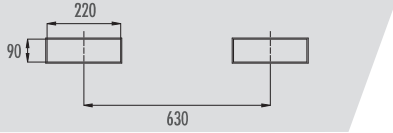

/// QUOTE SEDI FORCHE INTERNE | INTERNAL FORK SEATS DIMENSIONS / WEWNĘTRZNY WYMIAR OTWORÓW NA WIDŁY