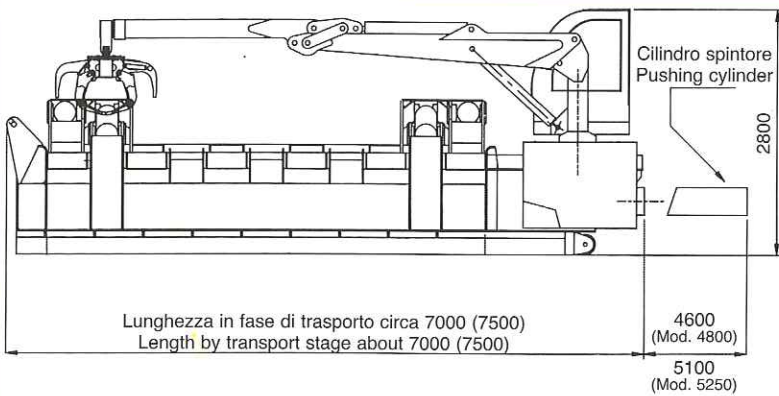

**PRESSA IDRAULICA ECOLOGICA
HYDRAULIC BALER**

ORCA

DIMENSIONI / DIMENSIONS

Vista con gru e cabina comandi

Portate GRU CRANE capacities			
1320	1745	3400	Kg
6,54	5,04	2,5	m

Crane and control cabin view

Orca con portellone

Portate GRU CRANE capacities			
1320	1745	3400	Kg
6,54	5,04	2,5	m

Baler with front door

Vista lavorazione pacco

Worked bale view

Vista senza gru e senza cabina comandi

View without crane and control cabin

Vista con cabina comandi

View with control cabin

DIMENSIONI / DIMENSIONS

Pressa scarrabile - ingombri vari

Hooklift baler - Various dimensions

Truck mounted baler - various dimensions