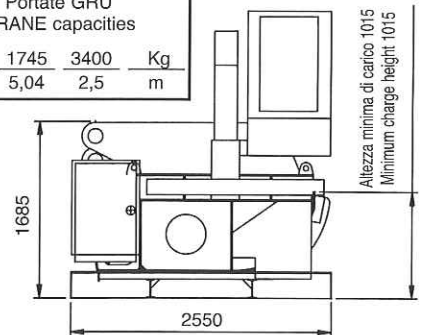

**PRESSA IDRAULICA ECOLOGICA
HYDRAULIC BALER**

ORCA

DIMENSIONI / DIMENSIONS

Vista con gru e cabina comandi

Portate GRU CRANE capacities			
1320	1745	3400	Kg
6,54	5,04	2,5	m

Crane and control cabin view

Orca con portellone

Portate GRU CRANE capacities			
1320	1745	3400	Kg
6,54	5,04	2,5	m

Baler with front door

Vista lavorazione pacco

Worked bale view

Vista senza gru e senza cabina comandi

View without crane and control cabin

Vista con cabina comandi

View with control cabin

DIMENSIONI / DIMENSIONS

Pressa scarrabile - ingombri vari

Hooklift baler - Various dimensions

Truck mounted baler - various dimensions