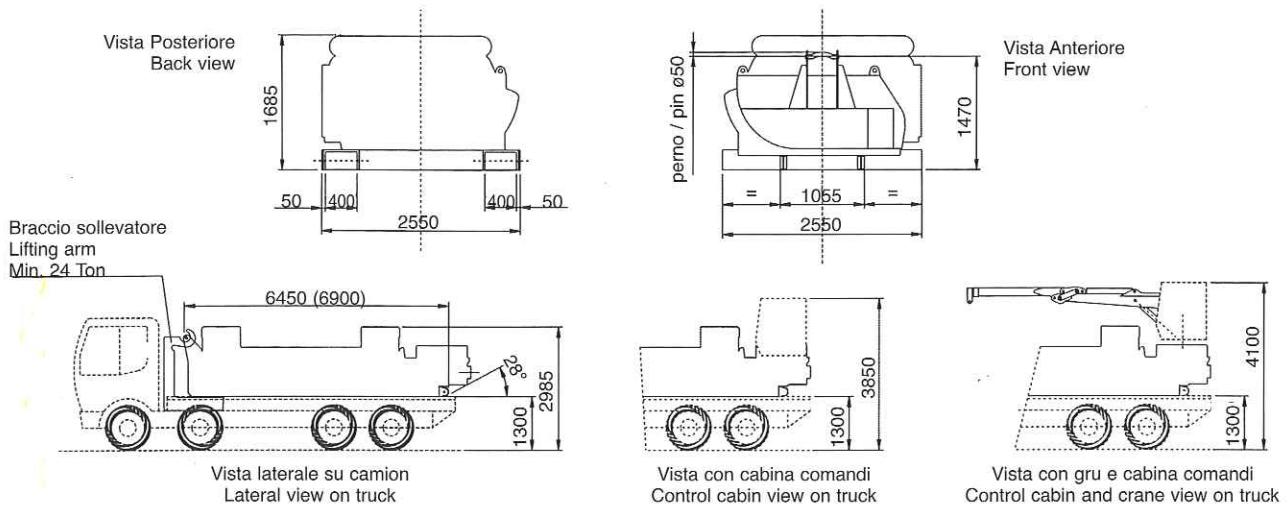

**PRESSA IDRAULICA ECOLOGICA
HYDRAULIC BALER**

ORCA

DIMENSIONI / DIMENSIONS

Vista con gru e cabina comandi

Portate GRU CRANE capacities			
1320	1745	3400	Kg
6,54	5,04	2,5	m

Crane and control cabin view

Orca con portellone

Portate GRU CRANE capacities			
1320	1745	3400	Kg
6,54	5,04	2,5	m

Baler with front door

Vista lavorazione pacco

Worked bale view

Vista senza gru e senza cabina comandi

View without crane and control cabin

Vista con cabina comandi

View with control cabin

DIMENSIONI / DIMENSIONS

Pressa scarrabile - ingombri vari

Hooklift baler - Various dimensions

Truck mounted baler - various dimensions