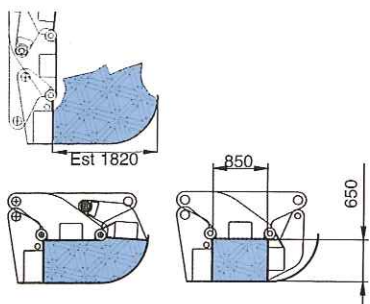

**PRESSA IDRAULICA ECOLOGICA
HYDRAULIC BALER**

ORCA

DIMENSIONI / DIMENSIONS

Vista con gru e cabina comandi

Portate GRU CRANE capacities			
1320	1745	3400	Kg
6,54	5,04	2,5	m

Crane and control cabin view

Orca con portellone

Portate GRU CRANE capacities			
1320	1745	3400	Kg
6,54	5,04	2,5	m

Baler with front door

Vista lavorazione pacco

Worked bale view

Vista senza gru e senza cabina comandi

View without crane and control cabin

Vista con cabina comandi

View with control cabin

DIMENSIONI / DIMENSIONS

Pressa scarrabile - ingombri vari

Hooklift baler - Various dimensions

Truck mounted baler - various dimensions