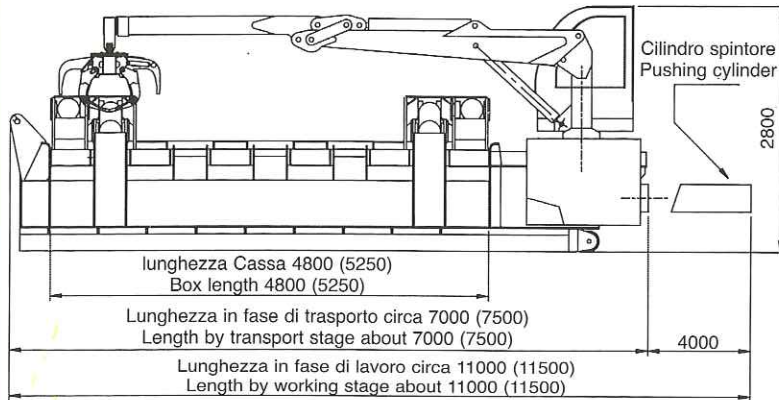

**PRESSA IDRAULICA ECOLOGICA
HYDRAULIC BALER**

ORCA

DIMENSIONI / DIMENSIONS

Vista con gru e cabina comandi

Portate GRU CRANE capacities			
1320	1745	3400	Kg
6,54	5,04	2,5	m

Crane and control cabin view

Orca con portellone

Portate GRU CRANE capacities			
1320	1745	3400	Kg
6,54	5,04	2,5	m

Baler with front door

Vista lavorazione pacco

Worked bale view

Vista senza gru e senza cabina comandi

View without crane and control cabin

Vista con cabina comandi

View with control cabin

DIMENSIONI / DIMENSIONS

Pressa scarrabile - ingombri vari

Hooklift baler - Various dimensions

Truck mounted baler - various dimensions