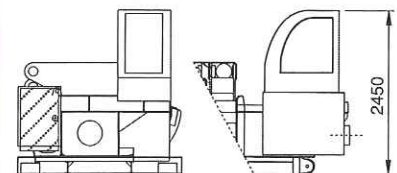

**PRESSA IDRAULICA ECOLOGICA
HYDRAULIC BALER**

ORCA

DIMENSIONI / DIMENSIONS

Vista con gru e cabina comandi

Portate GRU CRANE capacities			
1320	1745	3400	Kg
6,54	5,04	2,5	m

Crane and control cabin view

Orca con portellone

Portate GRU CRANE capacities			
1320	1745	3400	Kg
6,54	5,04	2,5	m

Baler with front door

Vista lavorazione pacco

Worked bale view

Vista senza gru e senza cabina comandi

View without crane and control cabin

Vista con cabina comandi

View with control cabin

DIMENSIONI / DIMENSIONS

Pressa scarrabile - ingombri vari

Hooklift baler - Various dimensions

Truck mounted baler - various dimensions