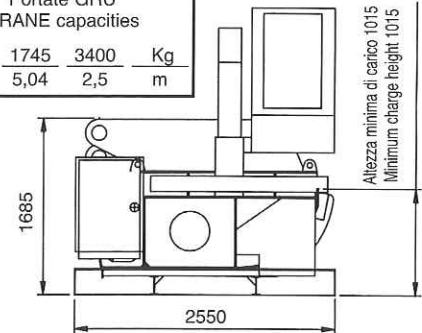

**PRESSA IDRAULICA ECOLOGICA
HYDRAULIC BALER**

ORCA

DIMENSIONI / DIMENSIONS

Vista con gru e cabina comandi

Portate GRU CRANE capacities			
1320	1745	3400	Kg
6,54	5,04	2,5	m

Crane and control cabin view

Orca con portellone

Portate GRU CRANE capacities			
1320	1745	3400	Kg
6,54	5,04	2,5	m

Baler with front door

Vista lavorazione pacco

Worked bale view

Vista senza gru e senza cabina comandi

View without crane and control cabin

Vista con cabina comandi

View with control cabin

DIMENSIONI / DIMENSIONS

Pressa scarrabile - ingombri vari

Hooklift baler - Various dimensions

Truck mounted baler - various dimensions