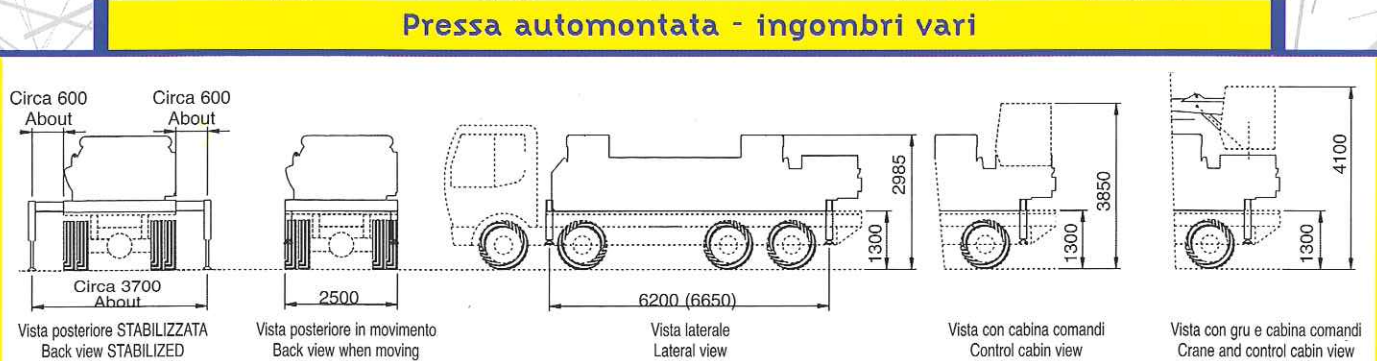

**PRESSA IDRAULICA ECOLOGICA
HYDRAULIC BALER**

ORCA

DIMENSIONI / DIMENSIONS

Vista con gru e cabina comandi

Portate GRU CRANE capacities			
1320	1745	3400	Kg
6,54	5,04	2,5	m

Crane and control cabin view

Orca con portellone

Portate GRU CRANE capacities			
1320	1745	3400	Kg
6,54	5,04	2,5	m

Baler with front door

Vista lavorazione pacco

Worked bale view

Vista senza gru e senza cabina comandi

View without crane and control cabin

Vista con cabina comandi

View with control cabin

DIMENSIONI / DIMENSIONS

Pressa scarrabile - ingombri vari

Hooklift baler - Various dimensions

Truck mounted baler - various dimensions