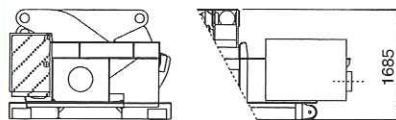

**PRESSA IDRAULICA ECOLOGICA
HYDRAULIC BALER**

ORCA

DIMENSIONI / DIMENSIONS

Vista con gru e cabina comandi

Portate GRU CRANE capacities			
1320	1745	3400	Kg
6,54	5,04	2,5	m

Crane and control cabin view

Orca con portellone

Portate GRU CRANE capacities			
1320	1745	3400	Kg
6,54	5,04	2,5	m

Baler with front door

Vista lavorazione pacco

Worked bale view

Vista senza gru e senza cabina comandi

View without crane and control cabin

Vista con cabina comandi

View with control cabin

DIMENSIONI / DIMENSIONS

Pressa scarrabile - ingombri vari

Hooklift baler - Various dimensions

Truck mounted baler - various dimensions